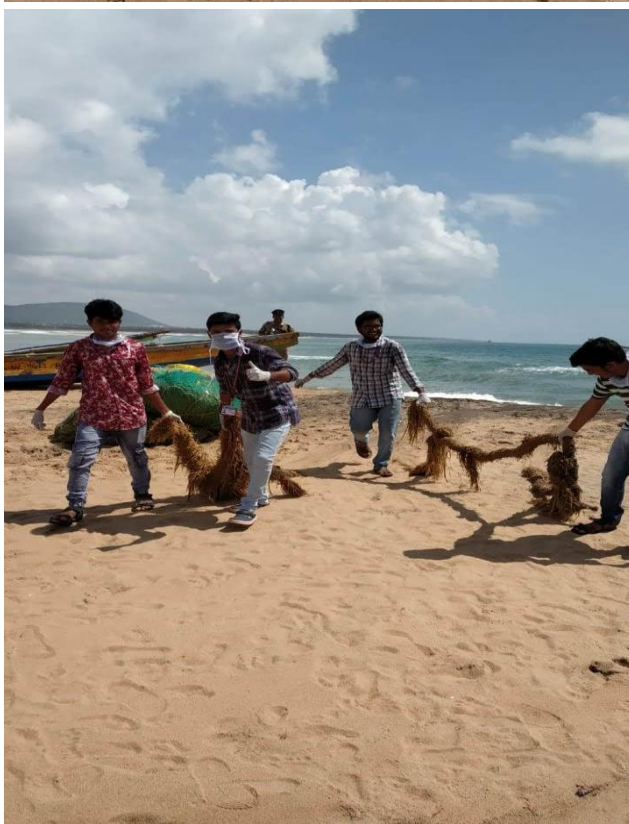

**GAYATRI VIDYA PARISHAD COLLEGE
OF ENGINEERING**
(Autonomous)

CENTRE FOR FOSTERING SOCIAL RESPONSIBILITY
[Empathize - Engage - Execute - Excel]